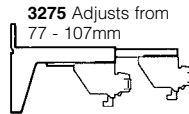

Adjustable extension brackets.

3275 Adjusts from 77 - 107mm