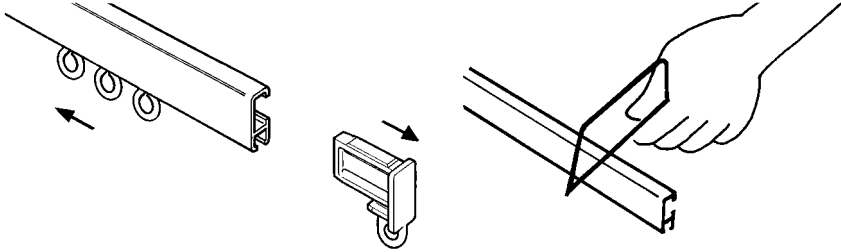

### Acetate packs

Remove end covers and slide out 2 brackets located at the ends of track. Replace end covers.

②

Firmly screw **3630** brackets to wall or ceiling. The two outside brackets should be located 4cm (2") in from the ends of track so as not to coincide with end covers. Remaining brackets should be equally spaced along track (approx. every 60cm/2').

Screw for wall or ceiling with universal bracket.

③

Removal push upwards and forwards.

To install track simply locate as shown and press onto bracket in direction indicated.

**P.T.O.** These instructions are continued on reverse side.

If you need to shorten the track...

Remove end cover and slide gliders to other end.

Cut track squarely with junior hacksaw and deburr if necessary. Replace end cover.