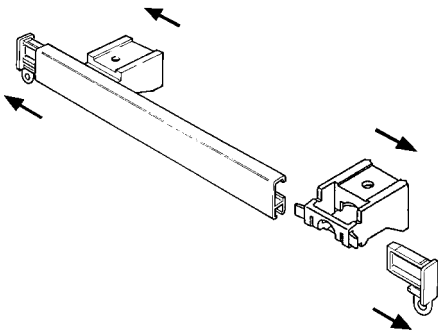

## 1080 Hand Drawn Curtain Track Fitting Instructions

Congratulations on your purchase! Correctly fitted, your curtain track will give you many years of efficient use.

①

### Acetate packs

Remove end covers and slide out 2 brackets located at the ends of track. Replace end covers.

②

Firmly screw **3630** brackets to wall or ceiling. The two outside brackets should be located 4cm (2") in from the ends of track so as not to coincide with end covers. Remaining brackets should be equally spaced along track (approx. every 60cm/2').