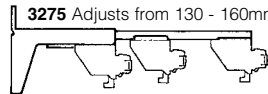

### Fixed extension brackets.

	A	B	C
<b>3134</b>	50	51.5	-
<b>3135</b>	50	71.5	21.5
<b>3136</b>	50	91.5	41.5
<b>3137</b>	80	111.5	61.5
<b>3138</b>	80	141.5	91.5
<b>3139</b>	80	191.5	141.5
<b>3239</b>	70	150.0	130.0

(Dimensions in mm)

### Adjustable extension brackets.

**3275** Adjusts from 77 - 107mm

**3276** Adjusts from 100 - 130mm

**3275** Adjusts from 130 - 160mm

Up to 3 tracks can be located on the same extension bracket or a pelmet formed around your existing track.