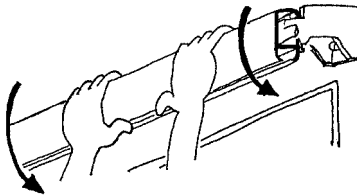

## 1080 Hand Drawn Curtain Track Fitting Instructions

Congratulations on your purchase! Correctly fitted, your curtain track will give you many years of efficient use.

①

### Acetate packs

Remove end covers and slide out 2 brackets located at the ends of track. Replace end covers.

②

Firmly screw **3630** brackets to wall or ceiling. The two outside brackets should be located 4cm (2") in from the ends of track so as not to coincide with end covers. Remaining brackets should be equally spaced along track (approx. every 60cm/2').

Screw for wall or ceiling with universal bracket.

③

Removal push upwards and forwards.

To install track simply locate as shown and press onto bracket in direction indicated.

**P.T.O.** These instructions are continued on reverse side.