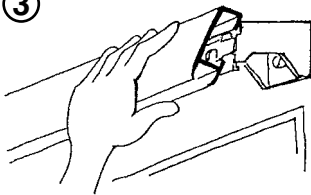

## 1080 Hand Drawn Curtain Track Fitting Instructions

Congratulations on your purchase! Correctly fitted, your curtain track will give you many years of efficient use.

①

### Acetate packs

Remove end covers and slide out 2 brackets located at the ends of track. Replace end covers.

②

Firmly screw **3630** brackets to wall or ceiling. The two outside brackets should be located 4cm (2") in from the ends of track so as not to coincide with end covers. Remaining brackets should be equally spaced along track (approx. every 60cm/2').

Screw for wall or ceiling with universal bracket.

③

Removal push upwards and forwards.

To install track simply locate as shown and press onto bracket in direction indicated.

**P.T.O.** These instructions are continued on reverse side.